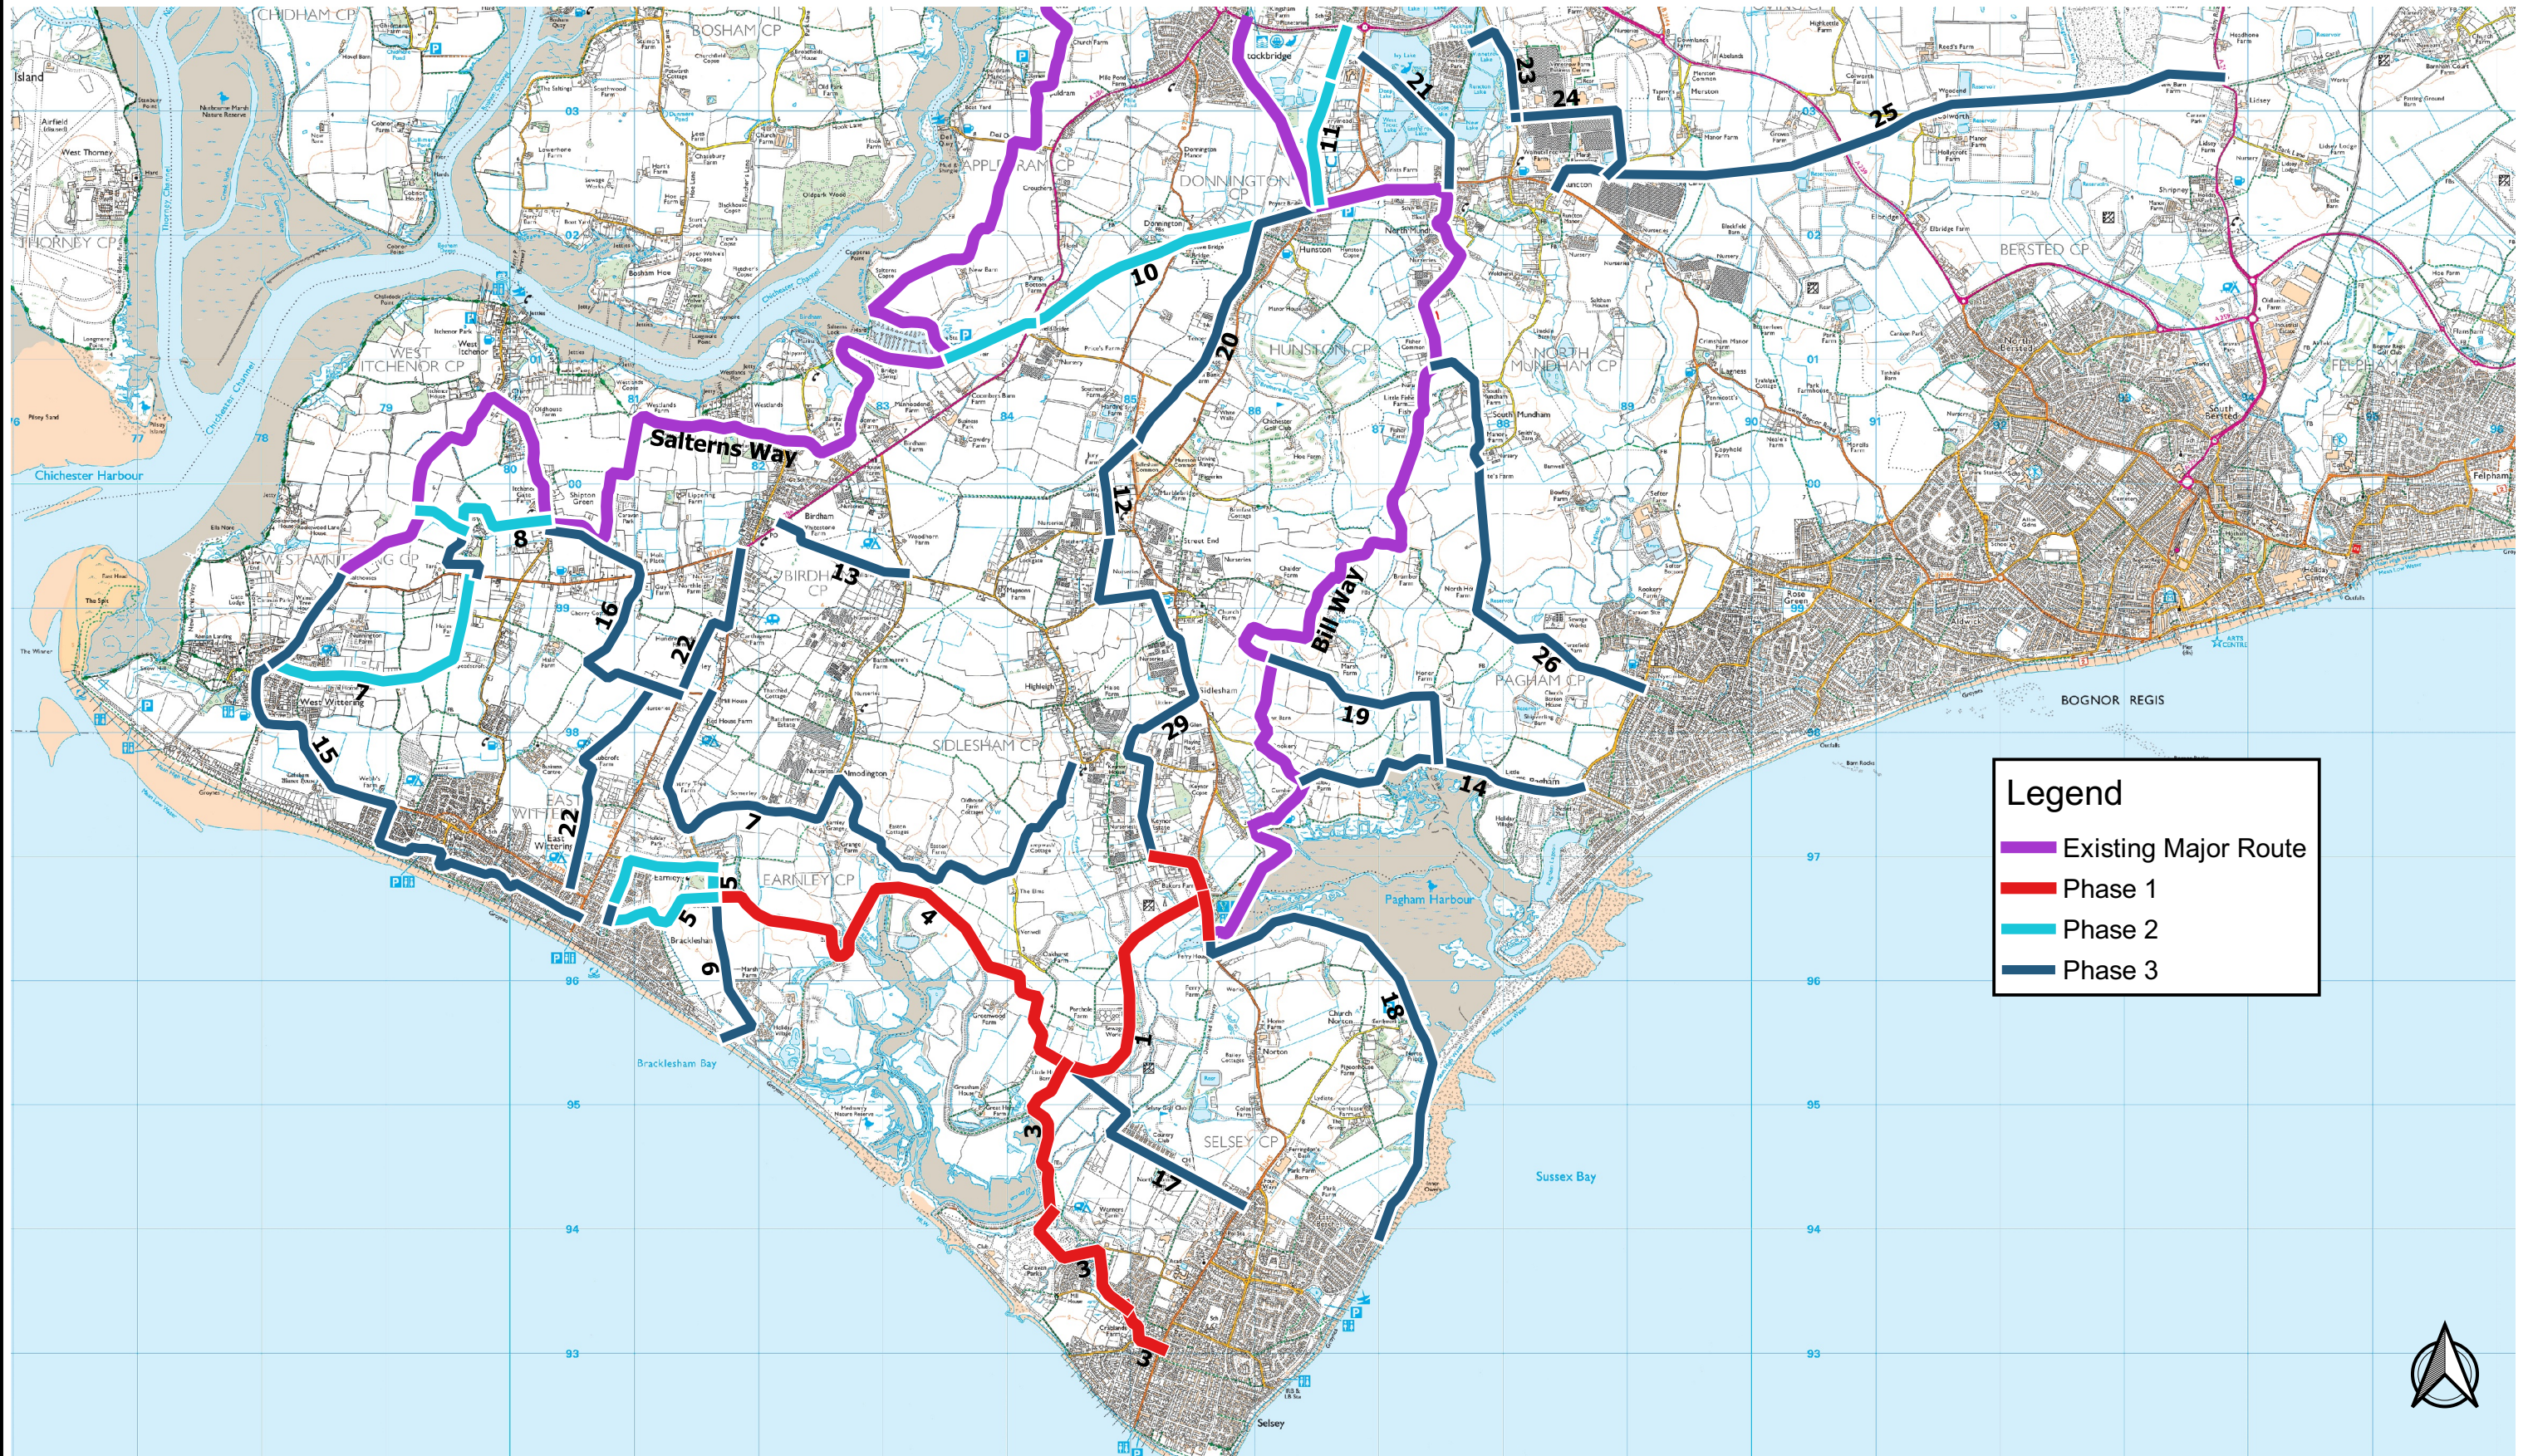

Green Links across the Manhood Peninsula Partnership

Access Routes: Existing and Proposed

Legend

- Existing Major Route
- Phase 1
- Phase 2
- Phase 3